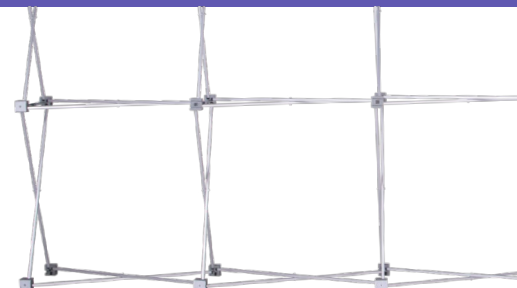

VERSATILE LAYOUT

Fabric panels give you countless options for setting up a creative display.

MODULAR SYSTEM

EuroFit™ systems are infinitely expandable. Using the EuroFit™ Connector, individual displays can be hinged together for unique layouts. US Patent #9637963

BUILT TO LAST

Splash frame is designed for stability, with durable rectangular extrusions and a solid, sturdy footprint. US Patent #9214104